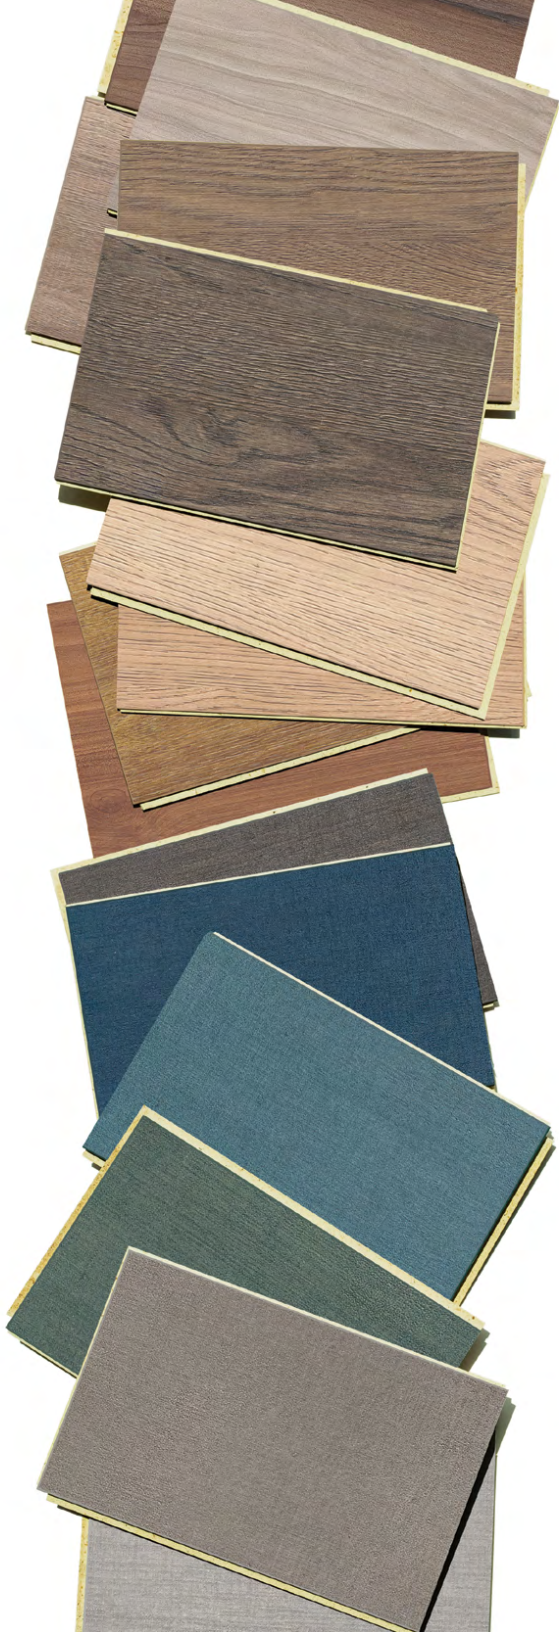

Colonial Brick
2093-30

wall color by Benjamin Moore

LONGITUDE