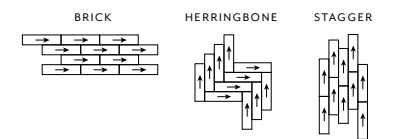

TACTILITY

style / I621V

product size	9" x 36" 22.8 cm x 91.4 cm
contruction	woven LVT
total thickness	0.118" 3 mm
finish	ExoGuard™
installation	glue down

INSTALLATION METHODS | 18X36

INSTALLATION METHODS | 9X36

TACTILITY in spin / ENTANGLE in fabric / installation in stagger

For full specifications and color, please [visit this collection on the website.](#)