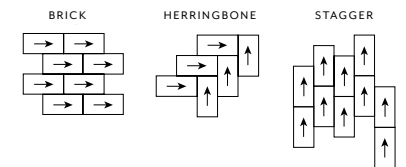

PRODUCT SPECIFICATIONS

INTERWEAVE | resilient plank

ENTANGLE

style / I622V

product size	18" x 36" 45.7 cm x 91.4 cm
contruction	woven LVT
total thickness	0.118" 3 mm
finish	ExoGuard™
installation	glue down

TACTILITY

style / I621V

product size	9" x 36" 22.8 cm x 91.4 cm
contruction	woven LVT
total thickness	0.118" 3 mm
finish	ExoGuard™
installation	glue down

INSTALLATION METHODS | 18X36

INSTALLATION METHODS | 9X36