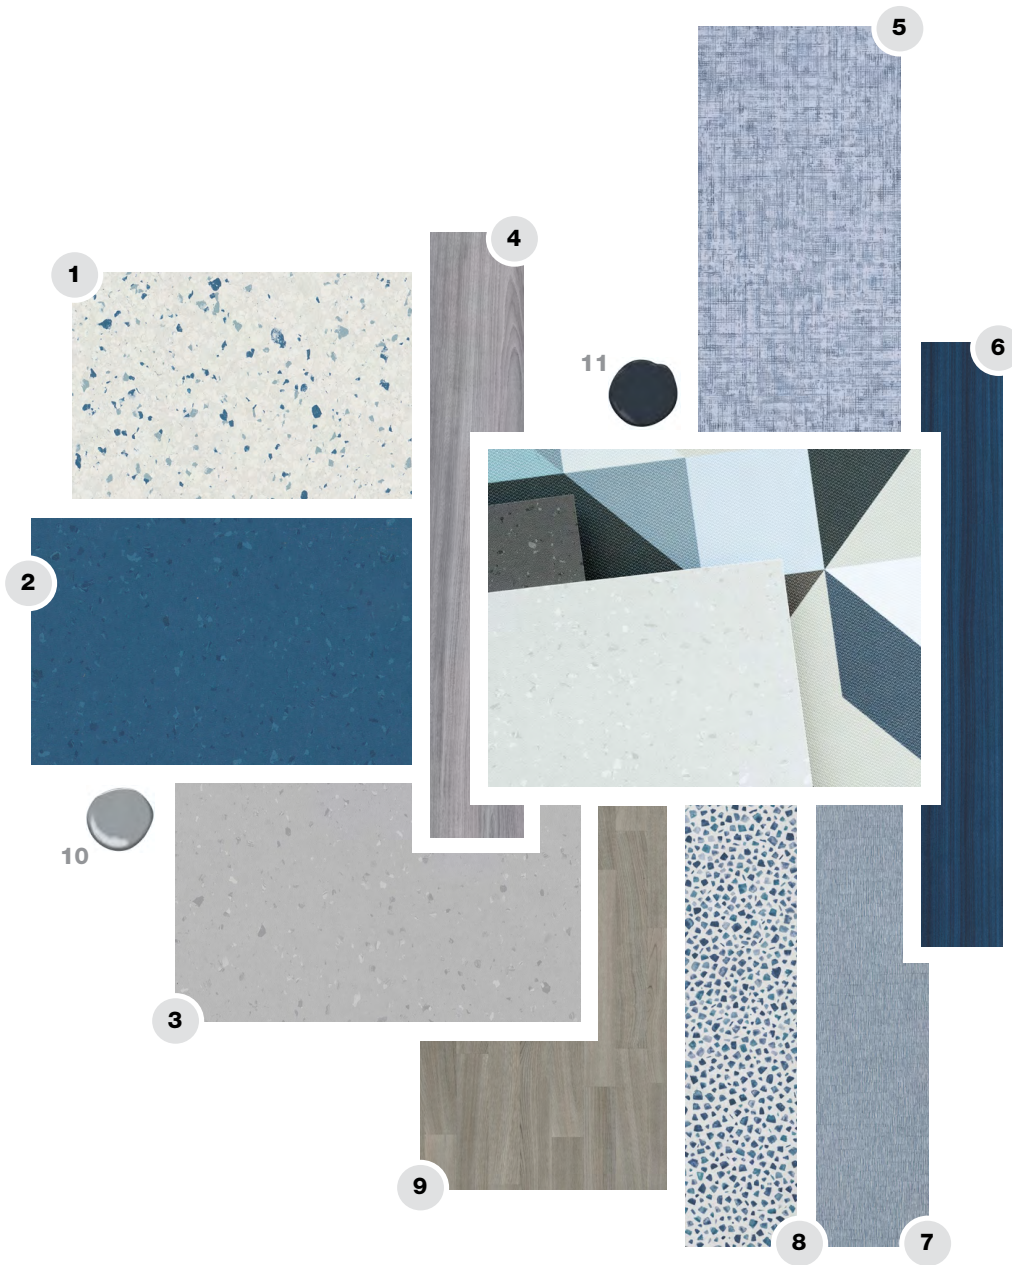

- 1 HOLISTIC THRIVE I691V in ease
- 2 HOLISTIC SHADES I690V in radiant
- 3 HOLISTIC THRIVE I691V in rooted
- 4 MARK MAKING I509V in almond
- 5 TIMBER GROVE II I421V in boxwood
- 6 ANEW I542V in raw
- 7 ENRICH I448V in relax
- 8 STRATIFIED+ I322V in plateau
- 9 BENJAMIN MOORE PAINT in Cream Fleece
- 10 BENJAMIN MOORE PAINT in Gray Mist

- 1 HOLISTIC SHADES I690V in bubbly
- 2 HOLISTIC THRIVE I691V in become
- 3 HOLISTIC THRIVE I691V in steady
- 4 RESTON I588V in fife
- 5 MEANING I446V in align
- 6 TIMBER GROVE II I421V in indigo
- 7 ENERGIZE I602V in integrate
- 8 ITERATE I638V in integrate
- 9 BROOKWOOD+ I319V in sea salt
- 10 BENJAMIN MOORE PAINT in Pewter
- 11 BENJAMIN MOORE PAINT in Polo Blue